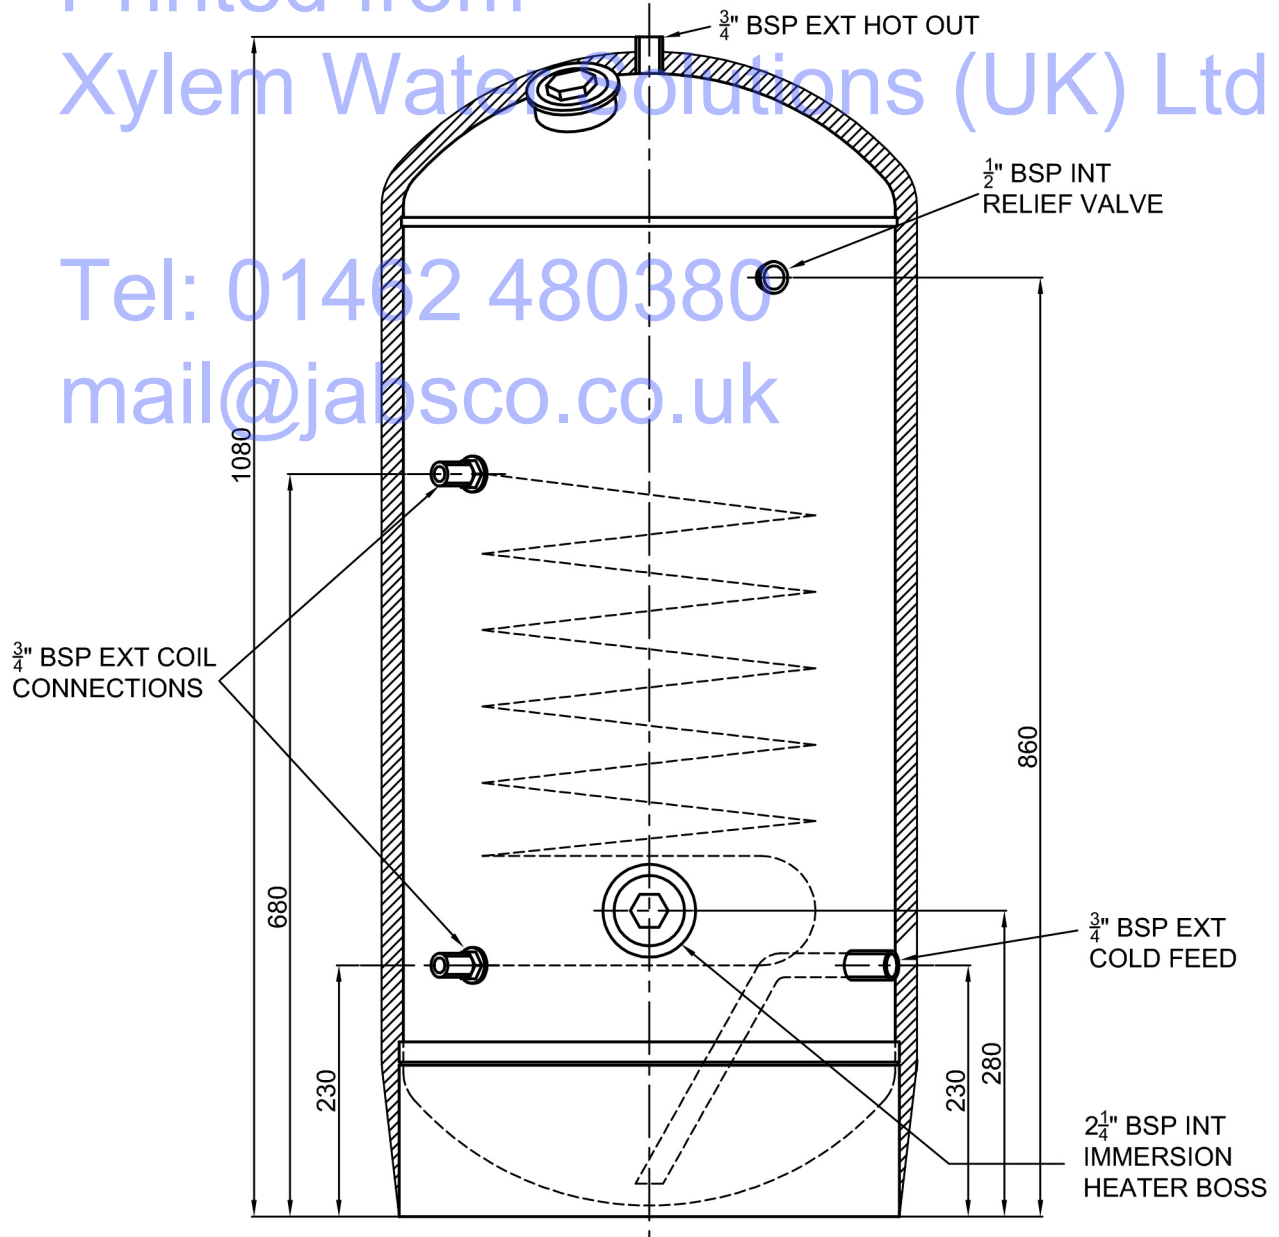

Printed from  
Xylem Water Solutions (UK) Ltd

Tel: 01452 480380  
mail@japco.co.uk

CAPACITY: 141 LITRES

CWM141-V3  
C-WARM MODULAR